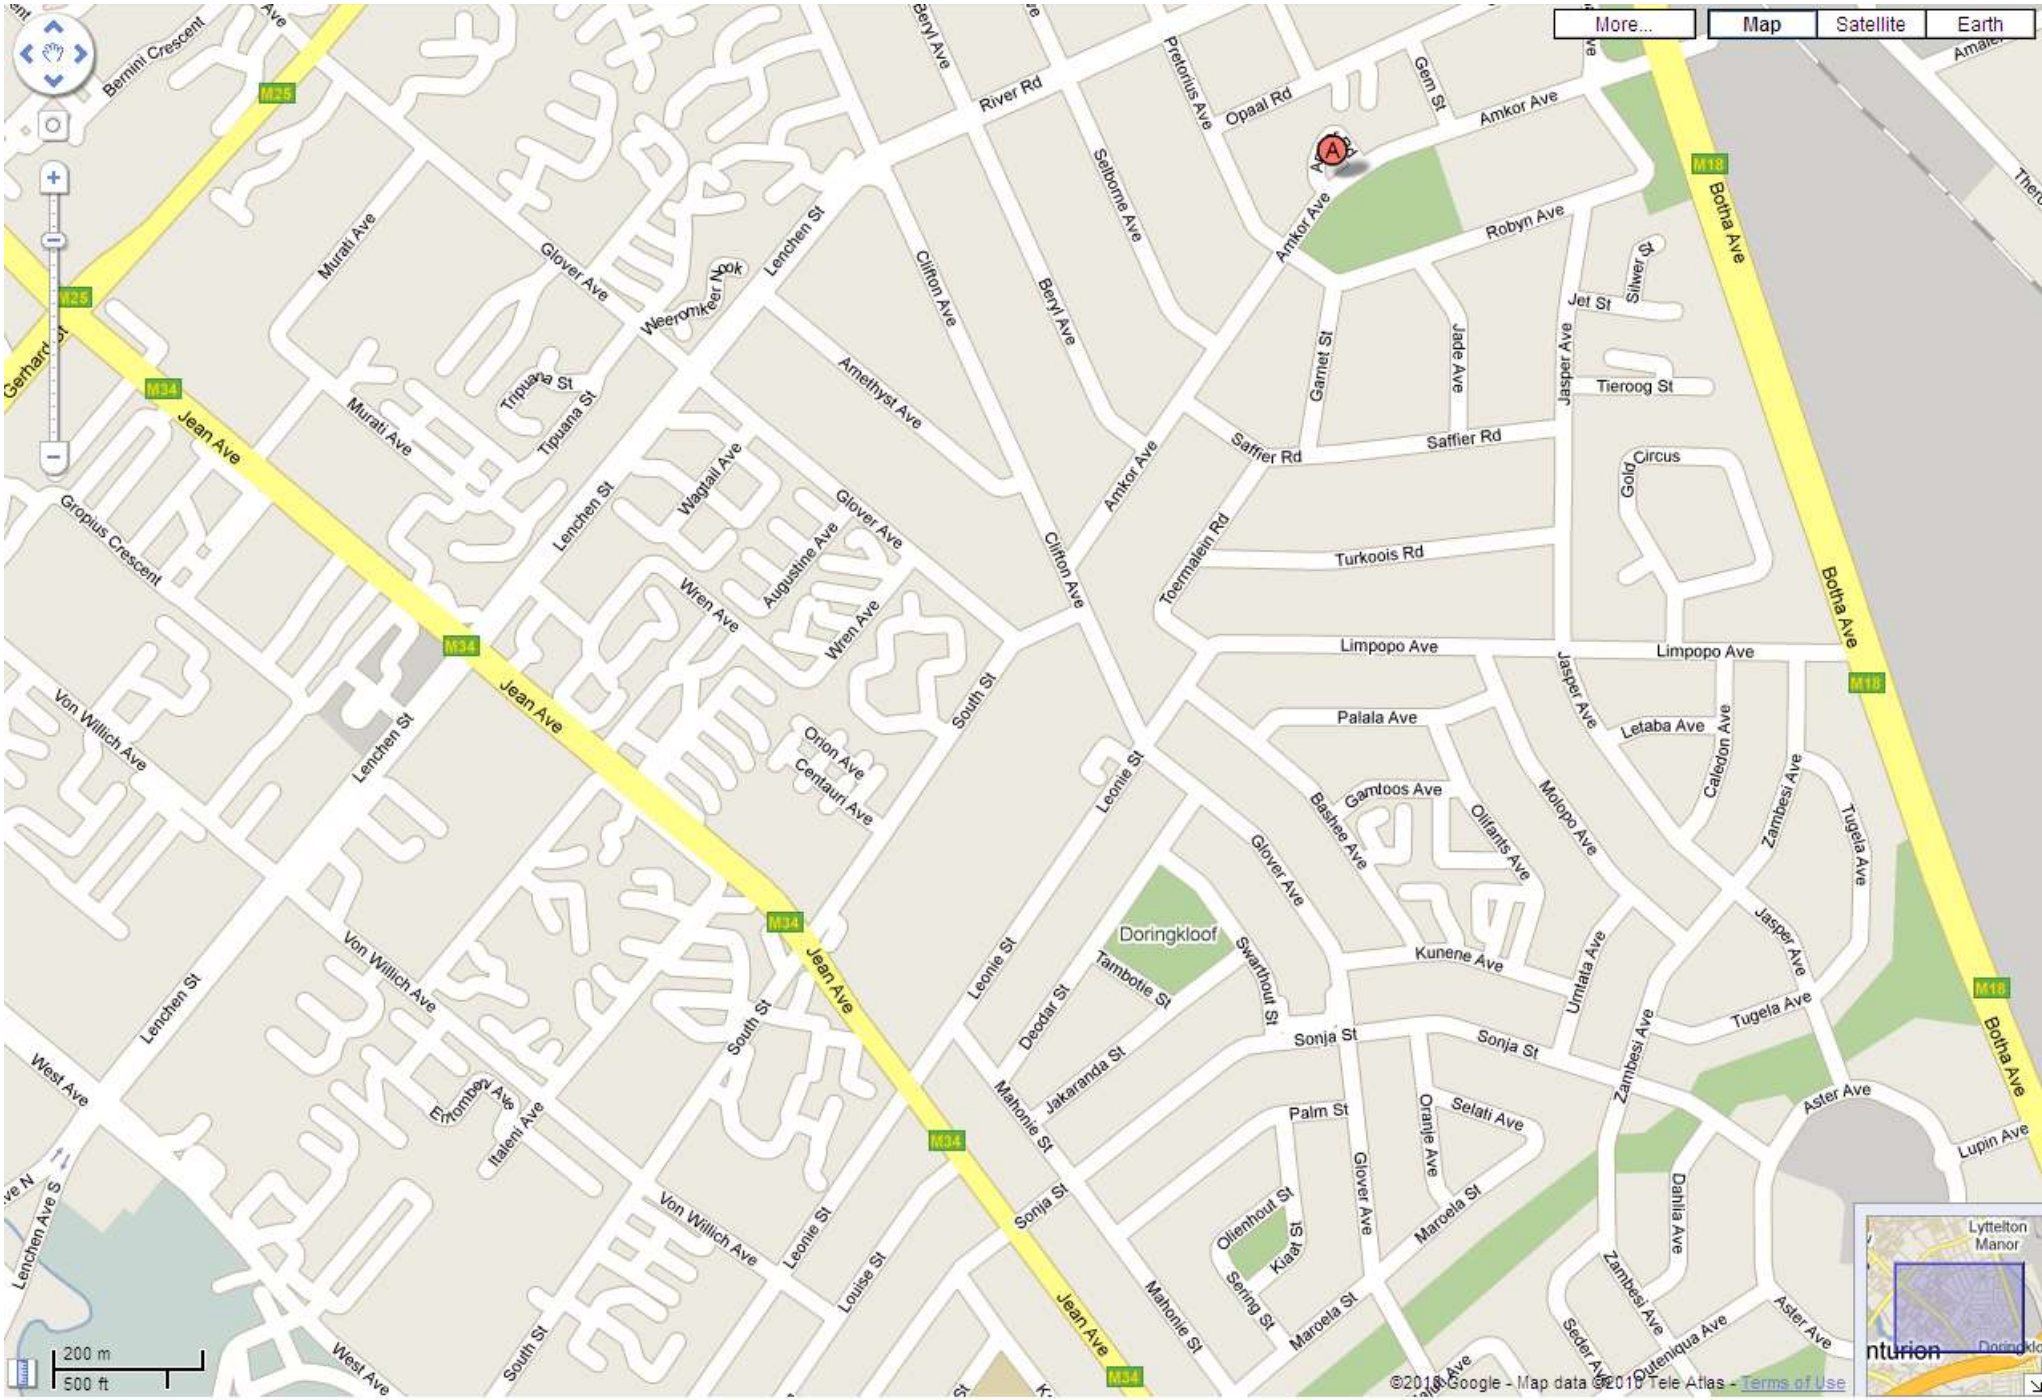

More... Map Satellite Earth

200 m
500 ft